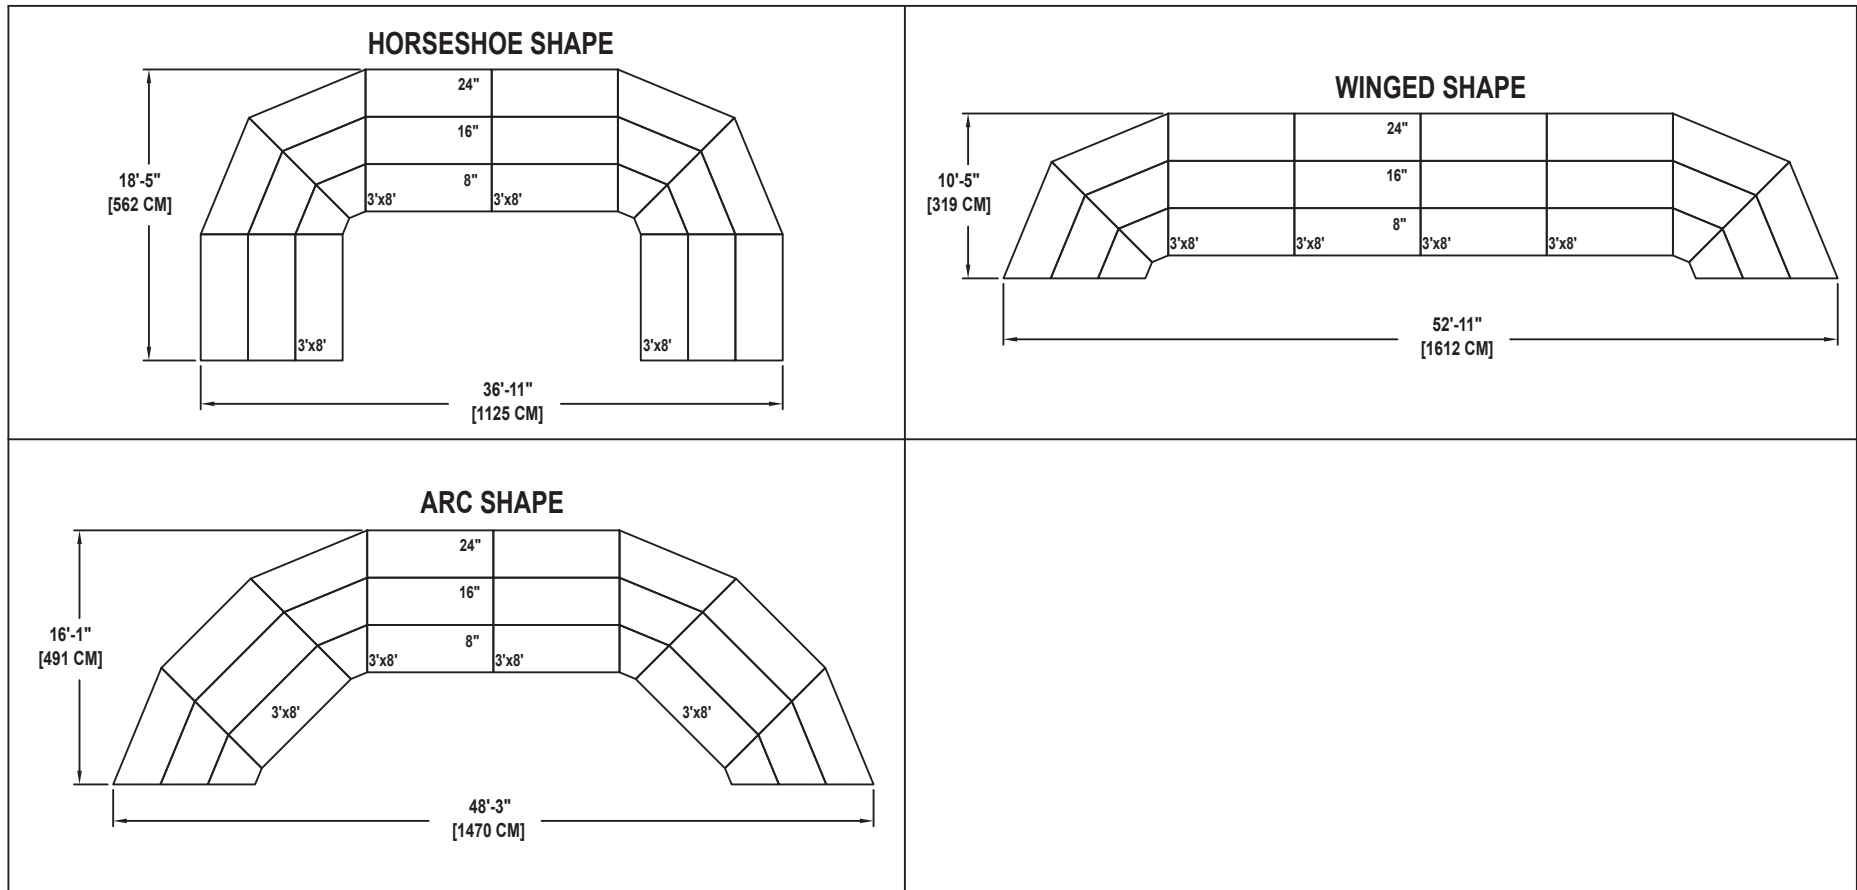

# SEATED CHORAL RISER SET

NO. 115

SEATING CAPACITY NOT USING THE FLOOR, 72.

SEATING CAPACITY WITH ONE ROW ON THE FLOOR, 88.

SEATING CAPACITY IS BASED ON 26" CHAIR SPACING.

Wenger®

CORPORATION

Wenger®

JRCLANCY

GEARBOSS®

Drawing 100A311\_A  
Sheet 6 of 44